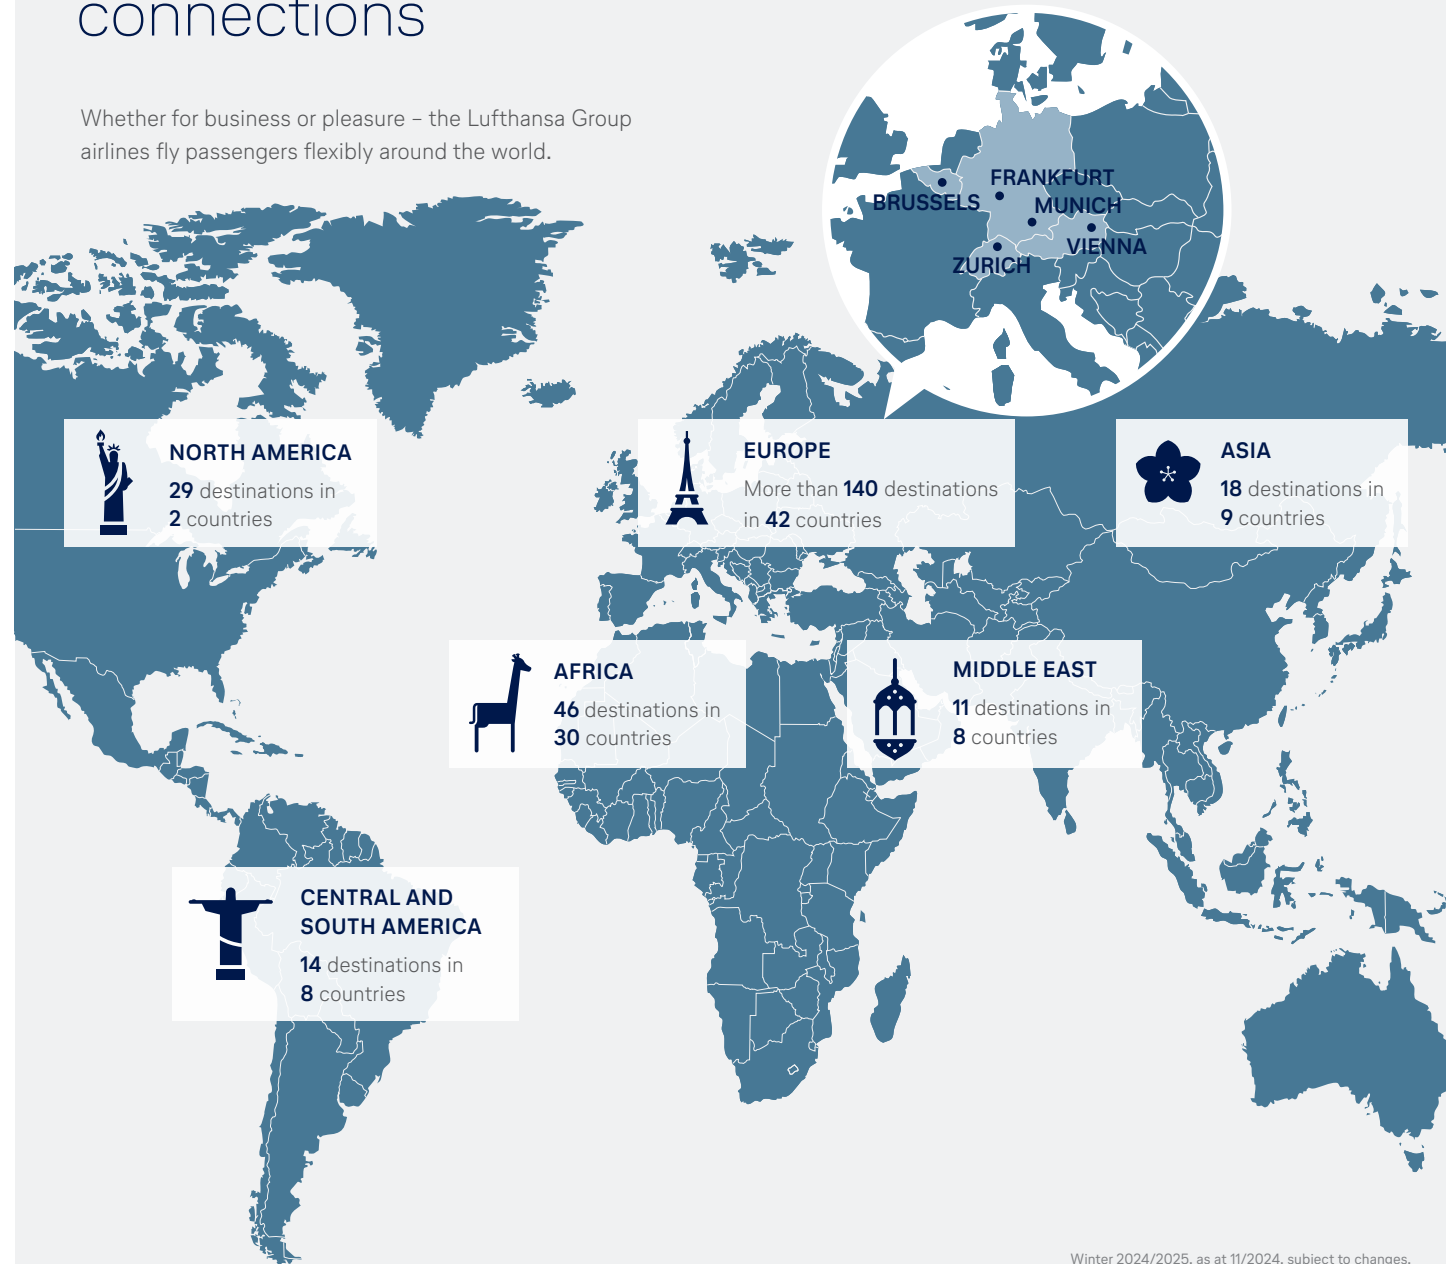

LUFTHANSA GROUP

With the best connections

Whether for business or pleasure – the Lufthansa Group airlines fly passengers flexibly around the world.