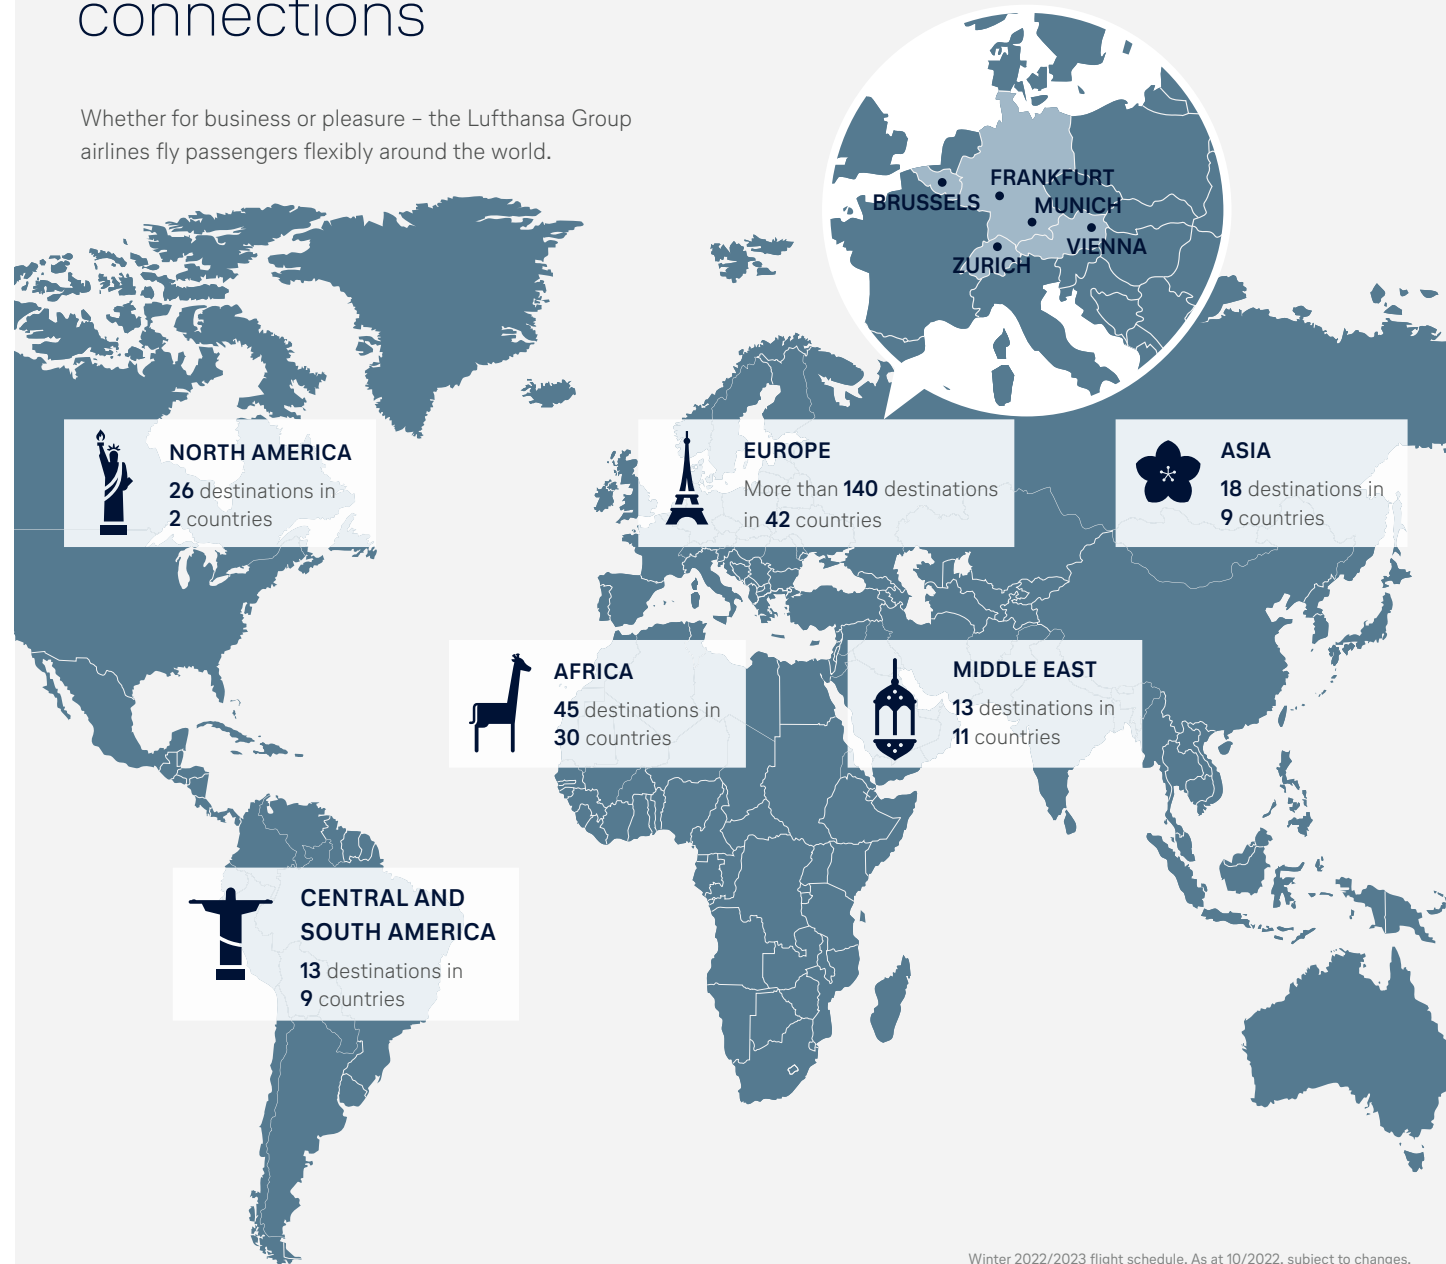

LUFTHANSA GROUP

With the best connections

Whether for business or pleasure – the Lufthansa Group airlines fly passengers flexibly around the world.